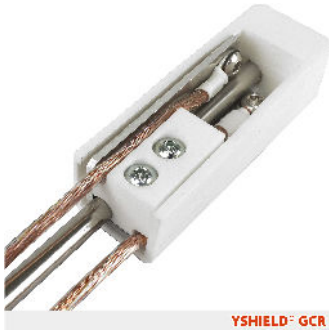

YSHIELD® GCR | Grounding rod

Stainless steel grounding rod for portable textile products.

YSHIELD® GCR

Stainless steel grounding rod for portable textile products, such as canopies, sleeping bag, bedding, or earthing products. **Fixed shielding products (paints, meshes, fleeces, plaster, reinforcement fabrics, etc.) MUST NOT be grounded with this rod.**

- Connectivity: 2 cable connections
- Scope of delivery: Grounding rod made from stainless steel with a length of 43 cm plus a protective cover (25 x 25 x 73 mm), all necessary screws, discs, cable lugs and a screwing tool with Torx®-Bits. Cable is not included in the scope of delivery – we recommend our pre-assembled cables GL.