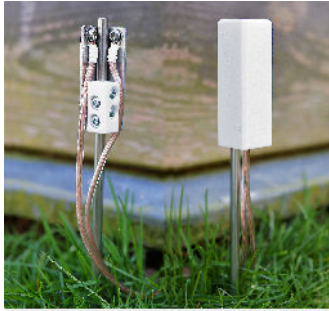

YSHIELD® GCR | Grounding rod

Stainless steel grounding rod for portable textile products.

YSHIELD® GCR

Stainless steel grounding rod for portable textile products, such as canopies, sleeping bag, bedding, or earthing products. **Fixed shielding products (paints, meshes, fleeces, plaster, reinforcement fabrics, etc.) MUST NOT be grounded with this rod.**

- Connectivity: 2 cable connections
- Scope of delivery: Grounding rod made from stainless steel with a length of 43 cm plus a protective cover (25 x 25 x 73 mm), all necessary screws, discs, cable lugs and a screwing tool with Torx®-Bits. Cable is not included in the scope of delivery – we recommend our pre-assembled cables GL.